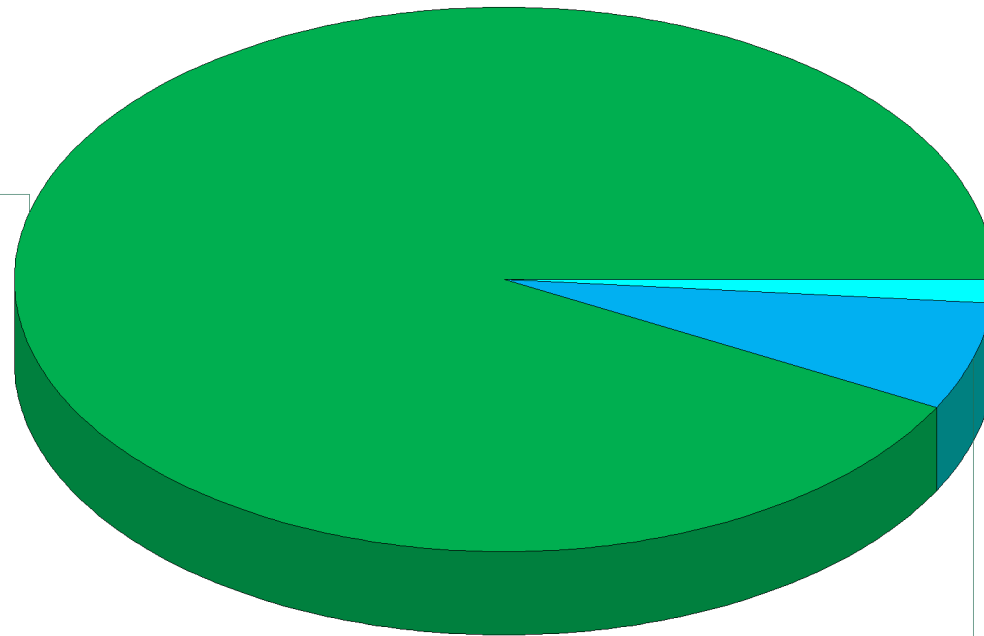

DP.A.3. Origin of animals

Common Origin

- Animals born in the EU at a registered breeder
- Animals born in the EU but not at a registered breeder
- Animals born in rest of Europe
- Animals born in rest of the world

Animals born in the EU at a registered breeder

92.13%

Number of Animals

Animals born in rest of the world
1.35%

Animals born in rest of Europe
0.10%

Animals born in the EU but not at a registered breeder
6.42%